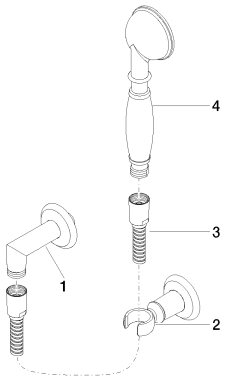

Bathtub - Madison

Hand shower set with individual flanges - polished chrome

Article number: 27 803 361-00 0010

- Ø 2-1/2"
- Standard spray mode
- Descaling system
- 1/2" Shower outlet
- Wall elbow with flange Ø 2-1/8"
- Wall bracket with flange Ø 2-5/8"
- Metal shower hose 49-1/4" with anti-twist device
- 1/2" wall elbow
- Water flow rate limited to max. 1.8 gpm
- Internal backflow preventer.

polished chrome

Dimensional drawing

All dimensions in mm / inch = mm x 0,0394

Bathtub - Madison
Hand shower set with individual flanges - polished chrome
Article number: 27 803 361-00 0010

Flow rate chart

Bathtub - Madison

Hand shower set with individual flanges - polished chrome

Article number: 27 803 361-00 0010

Other surface finishes

platinum matte
27 803 361-06 0010

platinum
27 803 361-08 0010

Durabrass
27 803 361-09 0010

Recommended article

35 080 970-90 0010
Rough-in adapter -

Bathtub - Madison
Hand shower set with individual flanges - polished chrome
Article number: 27 803 361-00 0010

Spare parts list

Number	Item Number	Designation	Number of units