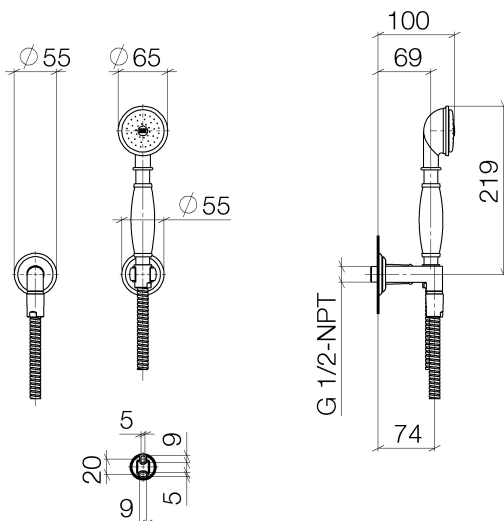

Bathtub - Madison

Hand shower set with individual flanges - polished chrome

Article number: 27 803 361-00 0010

- Ø 2-1/2"
- Standard spray mode
- Descaling system
- 1/2" Shower outlet
- Wall elbow with flange Ø 2-1/8"
- Wall bracket with flange Ø 2-5/8"
- Metal shower hose 49-1/4" with anti-twist device
- 1/2" wall elbow
- Water flow rate limited to max. 1.8 gpm
- Internal backflow preventer.

polished chrome

Dimensional drawing

All dimensions in mm / inch = mm x 0,0394

Bathtub - Madison
Hand shower set with individual flanges - polished chrome
Article number: 27 803 361-00 0010

Flow rate chart

Bathtub - Madison

Hand shower set with individual flanges - polished chrome

Article number: 27 803 361-00 0010

Other surface finishes

platinum matte
27 803 361-06 0010

platinum
27 803 361-08 0010

Durabrass
27 803 361-09 0010

Recommended article

35 080 970-90 0010
Rough-in adapter -

Bathtub - Madison
Hand shower set with individual flanges - polished chrome
Article number: 27 803 361-00 0010

Spare parts list

Number	Item Number	Designation	Number of units