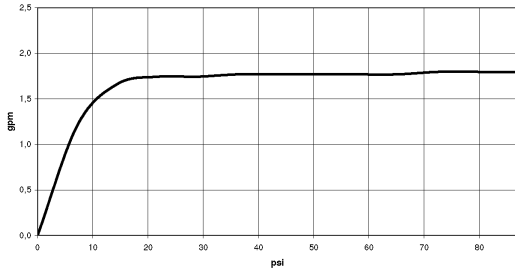

Bathtub - Madison

Hand shower set with individual flanges - polished chrome

Article number: 27 803 361-00 0010

- Ø 2-1/2"
- Standard spray mode
- Descaling system
- 1/2" Shower outlet
- Wall elbow with flange Ø 2-1/8"
- Wall bracket with flange Ø 2-5/8"
- Metal shower hose 49-1/4" with anti-twist device
- 1/2" wall elbow
- Water flow rate limited to max. 1.8 gpm
- Internal backflow preventer.

polished chrome

Dimensional drawing

All dimensions in mm / inch = mm x 0,0394

Bathtub - Madison
Hand shower set with individual flanges - polished chrome
Article number: 27 803 361-00 0010

Flow rate chart